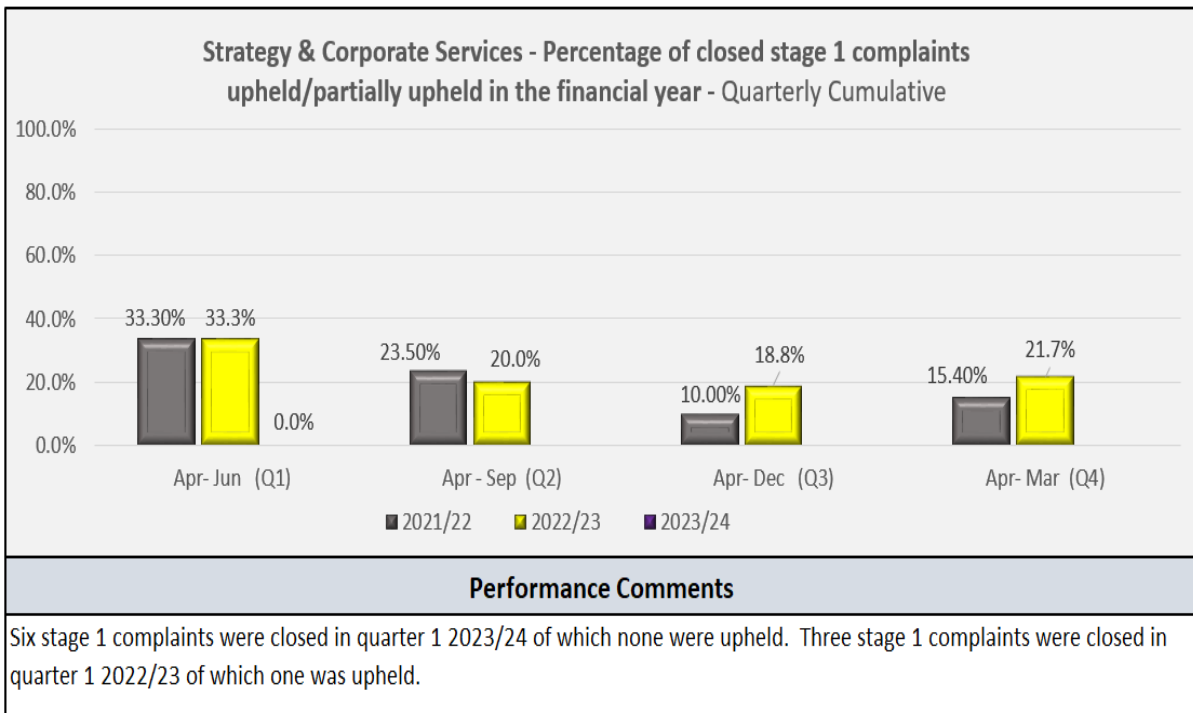

Cyngor Castell-nedd Port Talbot
Neath Port Talbot Council

Performance Measures

Appendix 3 - Strategy & Corporate Services –
Compliments and Complaints
Quarter 1 (1st April - 30th June) - 2023/24

1.

2.

3.

4.