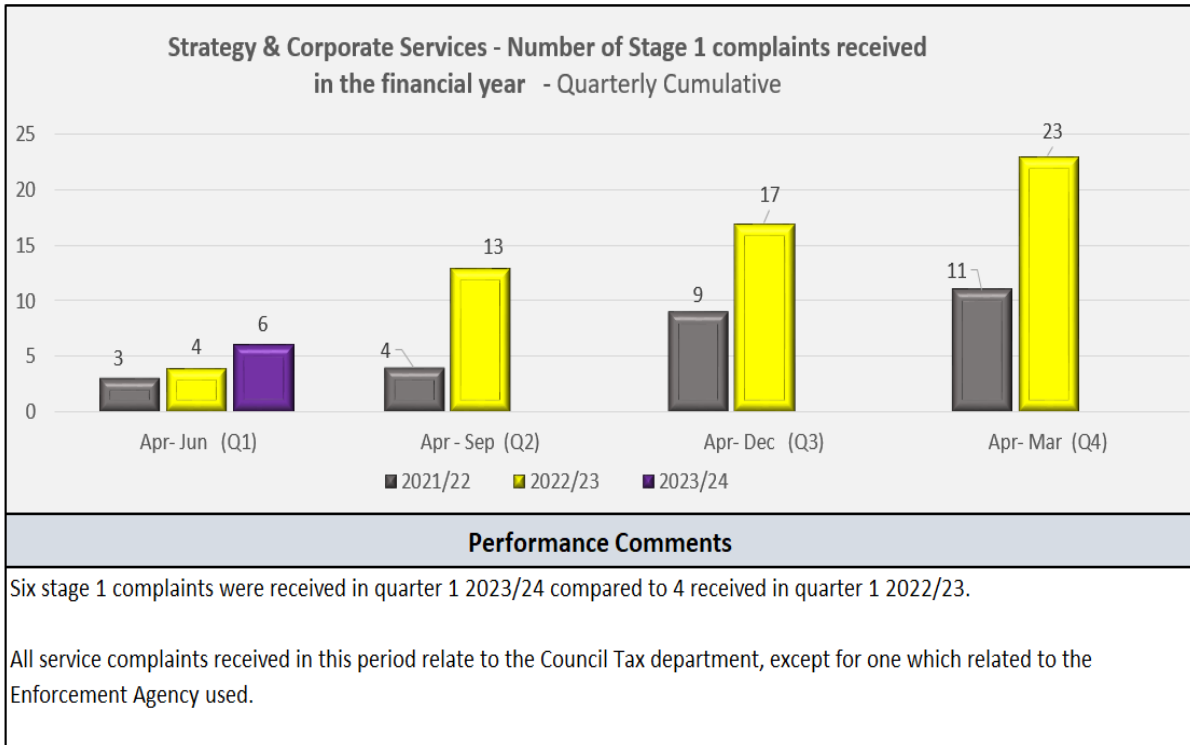

Cyngor Castell-nedd Port Talbot
Neath Port Talbot Council

Performance Measures

Appendix 3 - Strategy & Corporate Services –
Compliments and Complaints
Quarter 1 (1st April - 30th June) - 2023/24

1.

2.

3.

4.