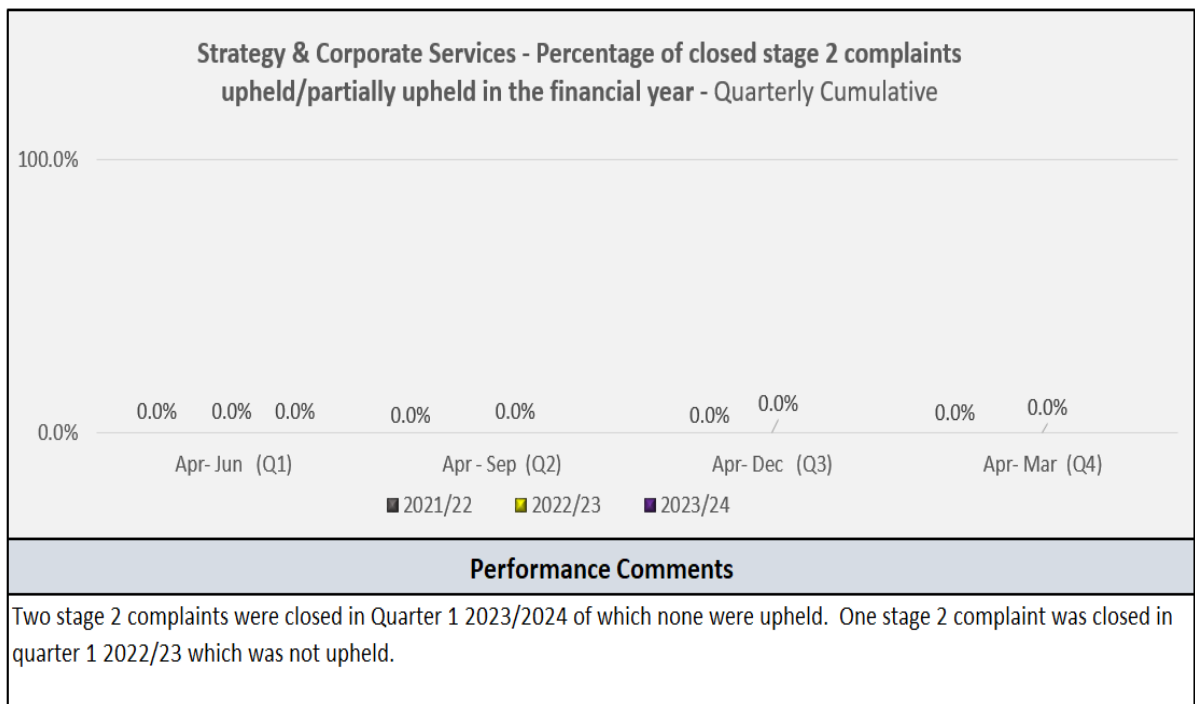

Cyngor Castell-nedd Port Talbot
Neath Port Talbot Council

Performance Measures

Appendix 3 - Strategy & Corporate Services –
Compliments and Complaints
Quarter 1 (1st April - 30th June) - 2023/24

1.

2.

3.

4.