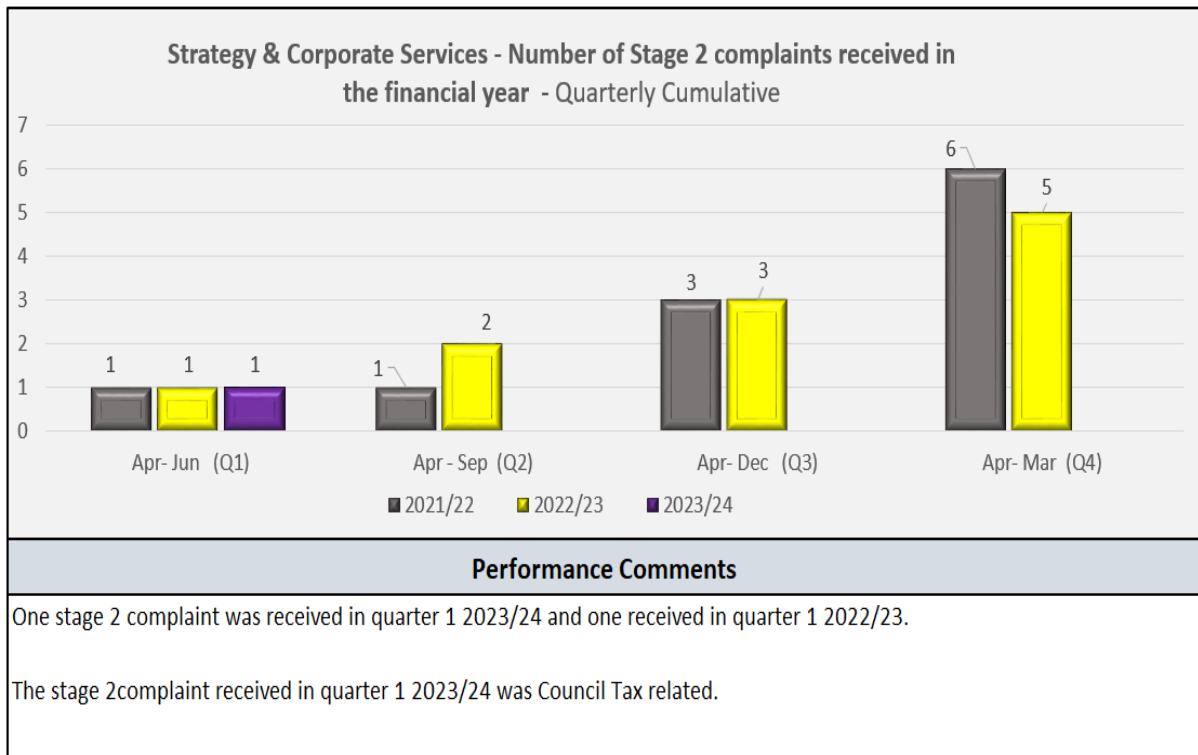

Cyngor Castell-nedd Port Talbot
Neath Port Talbot Council

Performance Measures

Appendix 3 - Strategy & Corporate Services –
Compliments and Complaints
Quarter 1 (1st April - 30th June) - 2023/24

1.

2.

3.

4.